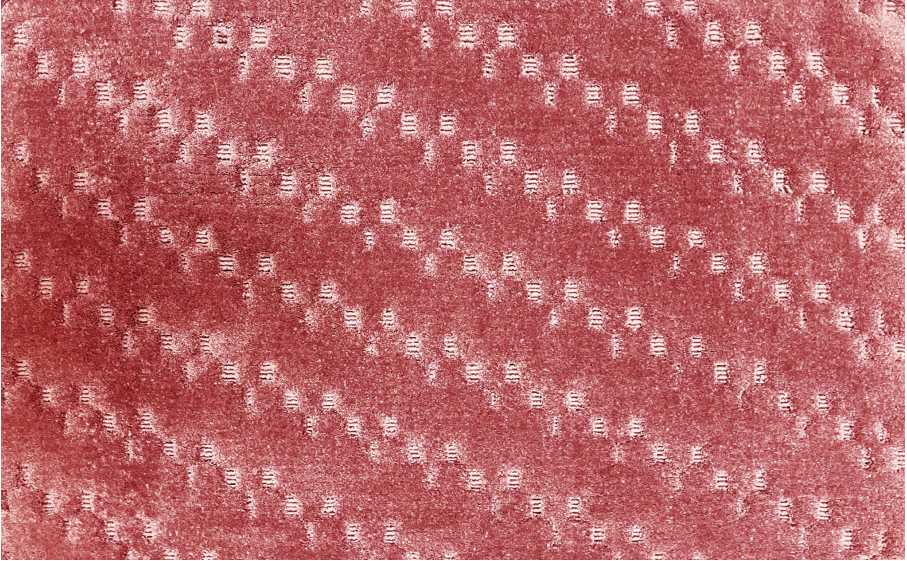

Kridhay's
Natura Life
WE CARE YOUR HOME

Naturalife BB-122

Available Size : **90x150 cm**
120x180 cm
150X210 cm
180X270 cm

MRP - 265/sq ft

- Super Soft Feel.
- Water Absorbency.
- Fiber 90% Viscose/10% Cotton.
- Cotton Carpet Backing.