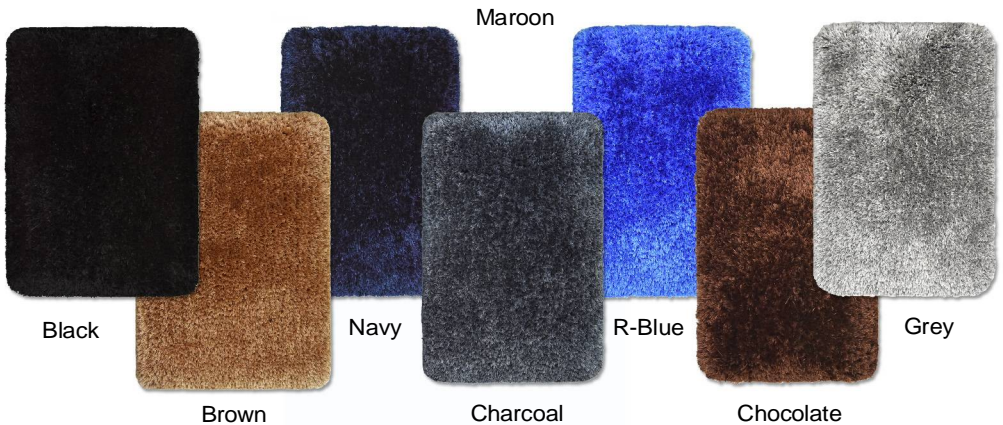

- Super Soft Feel.
- Water Absorbency.
- Pile - 100% Micro Fiber.
- Cotton Carpet Backing.

MRP - 265/sq ft

₹

Naturalife Micro Poly Shag Double-42 Carpet

Maroon
Brown

Maroon
Charcoal

Black
Grey

Brown
Chocolate

R-Blue
Navy

Maroon
Brown

Maroon

Green

Brown

Available Size : **90x150 cm**
120x180 cm
150X210 cm
180X270 cm

- Super Soft Feel.
- Water Absorbency.
- Pile - 100% Micro Fiber.
- Cotton Carpet Backing.

MRP - 289/sq ft

₹

Kridhaya's
Natura LifeTM
WE CARE YOUR HOME

Naturalife Micro Polyshag-43 Carpet

Available Size : **90x150 cm**
120x180 cm
150X210 cm
180X270 cm

- Super Soft Feel.
- Water Absorbency.
- Pile - 100% Micro Fiber.
- Cotton Carpet Backing.