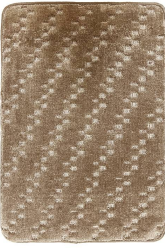

Available Size : **90x150 cm**
120x180 cm
150X210 cm
180X270 cm

MRP - 265/sq ft

- Super Soft Feel.
- Water Absorbency.
- Fiber 90% Viscose/10% Cotton.
- Cotton Carpet Backing.