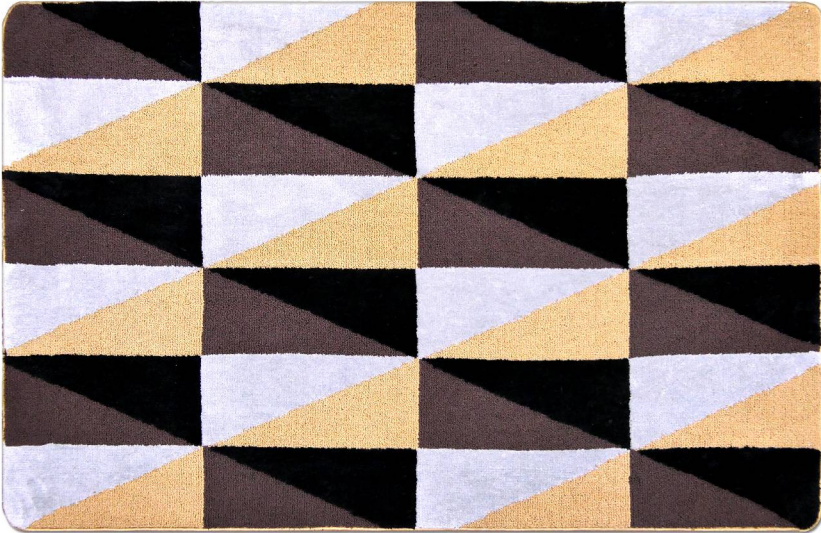

TM

Naturalife Knitted-3 Carpet

Charcoal / Black / Brown / White

Teal / Maroon / Navy / White

Chocolate / Brown / Beige / White

Grey / Charcoal / Black / White

Beige / Maroon / Charcoal / White

Available Size : **90x150 cm**
120x180 cm
150X210 cm
180X270 cm

MRP - 265/sq ft

- Super Soft Feel.
- Water Absorbency.
- Pile - 100% Micro Fiber.
- Cotton Carpet Backing.

₹

Kridhay's
Natura Life
WE CARE YOUR HOME

Naturalife Knitted-33 Carpet

Chocolate / Brown / Black / Grey

Charcoal / Teal / Black / Grey

Maroon / Brown / Black / Grey

Brown / Teal / Navy / Grey

Available Size : **90x150 cm**
120x180 cm
150X210 cm
180X270 cm

- Super Soft Feel.
- Water Absorbency.
- Pile - 100% Micro Fiber.
- Cotton Carpet Backing.